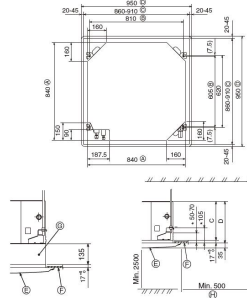

DIMENSIONS

PLA-ZRP50BA