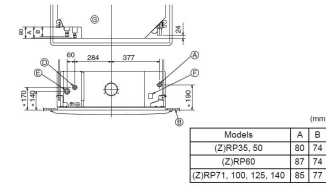

DIMENSIONS

PLA-ZRP50BA